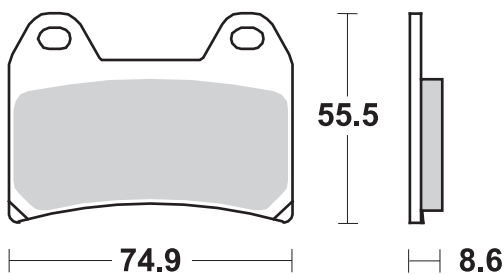

RECOMMENDED	
ZERO			
SR/S	19 - 22	706 HS*	675 LS

* = 2 sets required / 2 jeux pour l'Avant.

Available compounds

SBS 706

HF • HS • SP